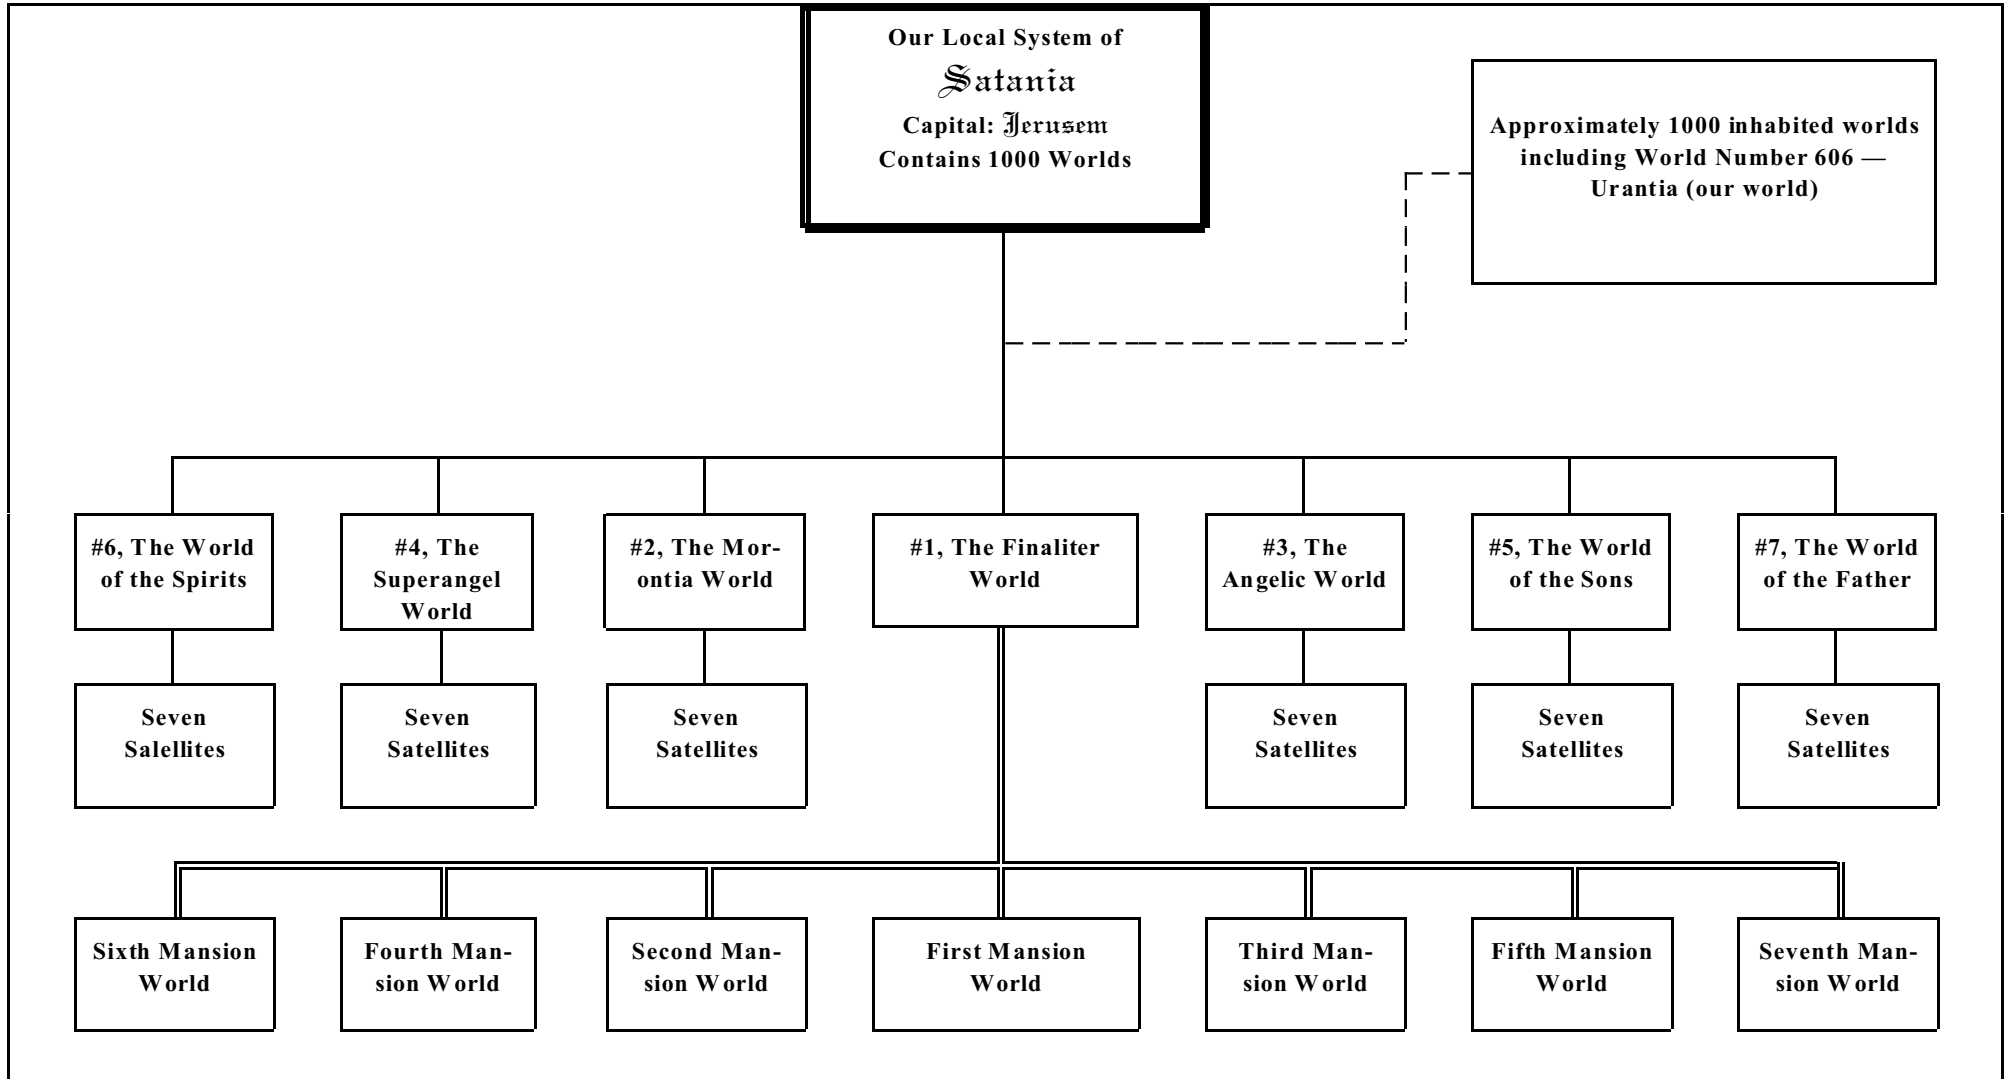

# The Satania Worlds

The Seven Mansion Worlds, or training spheres, are satellites of #1 Finaliter World of the seven architectural/transitional culture spheres. It is on the Mansion Worlds that resurrected mortal survivors resume their lives (with a new morontia body) just where they left off when overtaken by death. You will receive 570 Morontia bodies during your ascension career – eight occur in the local system, 71 in the constellation, and 491 during your sojourn on Salvington. (48:1.5)